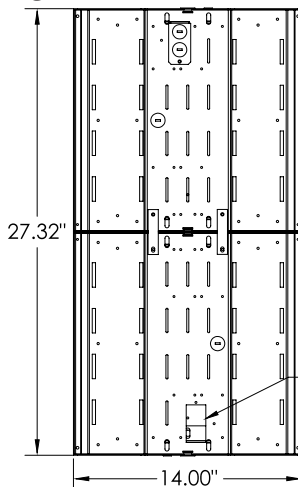

## DIMENSIONS

**SINGLE MODULE**  
Weight: 7.3 lbs.

**TRIPLE MODULE**  
Weight: 16.6 lbs.

**DOUBLE MODULE**  
Weight: 12.3 lbs.

Rebates and Incentives are available in many areas.  
 Contact an Atlas Representative for more information.