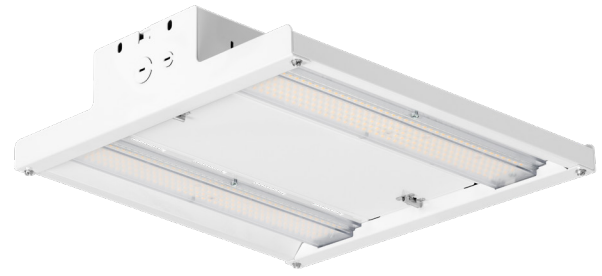

The clear lens is high impact, scratch resistant and protects the LEDs. At the same time it delivers improved visual comfort by eliminating any glare and providing a wider smoother and more uniform light output.

Electrical:

AC Input: 120/208/240/277V 347/480V
Constant current, Class 2 120-277 VAC, 47-63Hz
High Efficiency – min. 88%
Off-State Power: 0 Watts
0-10 V Dimming
Temperatures: Min Start: -35°C Max: 50°C
L70 Calculated Life: >200,000 Hours¹

LEDs:

Atlas LEDs provide higher lumen output, greater energy efficiency and more reliable fixture performance. IHB series fixtures operate at 4000K, 4500K and 5000K CCT.

Listings:

Luminaire is certified to UL/cUL Standards for Damp Locations. DesignLights Consortium qualified luminaire, eligible for rebates from DLC member utilities. See chart on last page for qualifying products.

Testing:

Atlas LED luminaires have been tested by an independent laboratory in accordance with IESNA LM-79 & LM-80.

Installation:

Suitable for suspension by chain, cable, or single (pendant) monopoint. To maintain ambient listing, mount minimum 6" from ceiling.

Warranty:

Five-year limited warranty

Additional Options:

For 480V add suffix 4 to part number.
Emergency Back-Up add suffix EB to part number.

ACCESSORIES

CATALOG #	DESCRIPTION
CH36	Chain Set
CH36HFC	Chain Set with Hammer-On Flange Clip
CA36	Cable Set
MS360	360° Motion Sensor
IHB-WG	Wireguard

BUY AMERICAN

COMPLIANT*