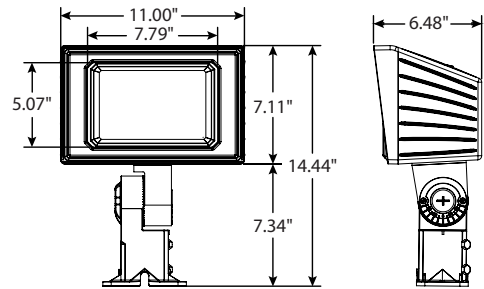

Predator Slipfitter Mount