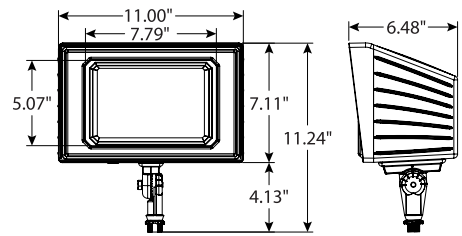

DIMENSIONS

Weight: 11.1 lbs.

EPA: 0.71

Knuckle