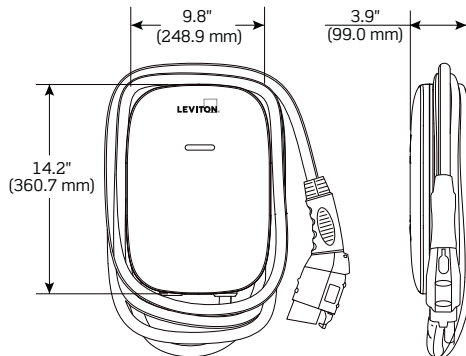

# Ordering Information

EV320  
EV480  
EV800

No App Capabilities

EV32W  
EV48W  
EV80W

W = works with my leviton

	EV320	EV32W	EV480	EV48W	EV800	EV80W
Amperage	32 A		48 A		80 A	
Breaker	40 A		60 A		100 A	
Voltage	208/240 VAC					
Charge Connector Cord	#10 AWG SAE J1772		#7 AWG SAE J1772		#7 AWG SAE J1772	
Station Operating Temp.	-30°C to 50°C					
Enclosure Rating	NEMA Type 3R for both Indoor/Outdoor Use					
Charging Cable Length	18 ft. (5.5 m)					
Standards & Certification	UL2594, UL 2231-1, UL 2231-2, UL 2251, UL 62, UL 991, UL 1998, NFPA 70 Article 625, UL840					
Access Control	All stations come with optional access control via RFID cards					
Warranty	2-Year Limited					

## Dimensions