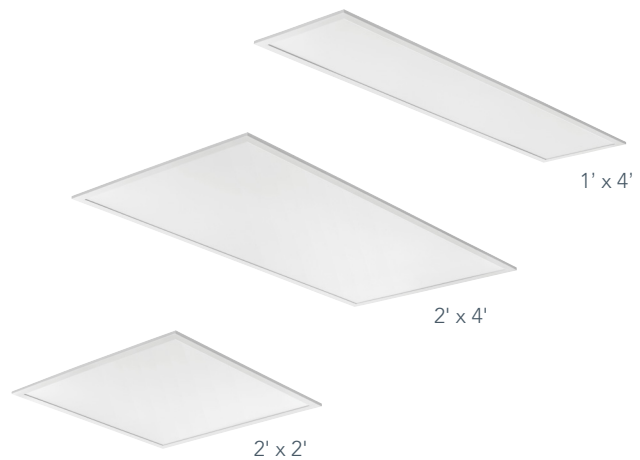

CPX™
LED Panel

Standard Panel for Everyday Jobs

CPX™ by Lithonia Lighting® is the perfect choice for a quality LED panel at an affordable price. The smooth, even lens projects a crisp and clean aesthetic. If you need lightning-fast turnaround times, CPX helps you meet high demands & tight deadlines without sacrificing the quality you know and trust from Lithonia Lighting. CPX is the perfect choice for budget-conscious schools, commercial offices, or small retail footprint projects.

Contractor Select™
options for the most popular and readily available configurations

Simple lighting controls
through SensorSwitch™ JOT, a wireless, app-free solution for single room control

Safety first through options available with factory installed emergency battery packs and pre-wired whips

Switchable technology
in select configurations allows for multiple lumen packages and color temperatures in a single CPX panel