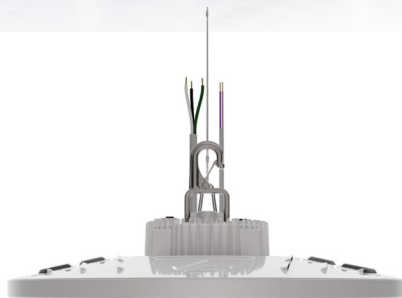

HIGH BAYS

• Compact Pro™ LED Round High Bay

The Compact Pro Round High Bay (CPRB) is a selectable CCT, budget-oriented high bay designed specifically with the contractor in mind, making it the best choice for affordable and reliable light-duty industrial applications like warehouses